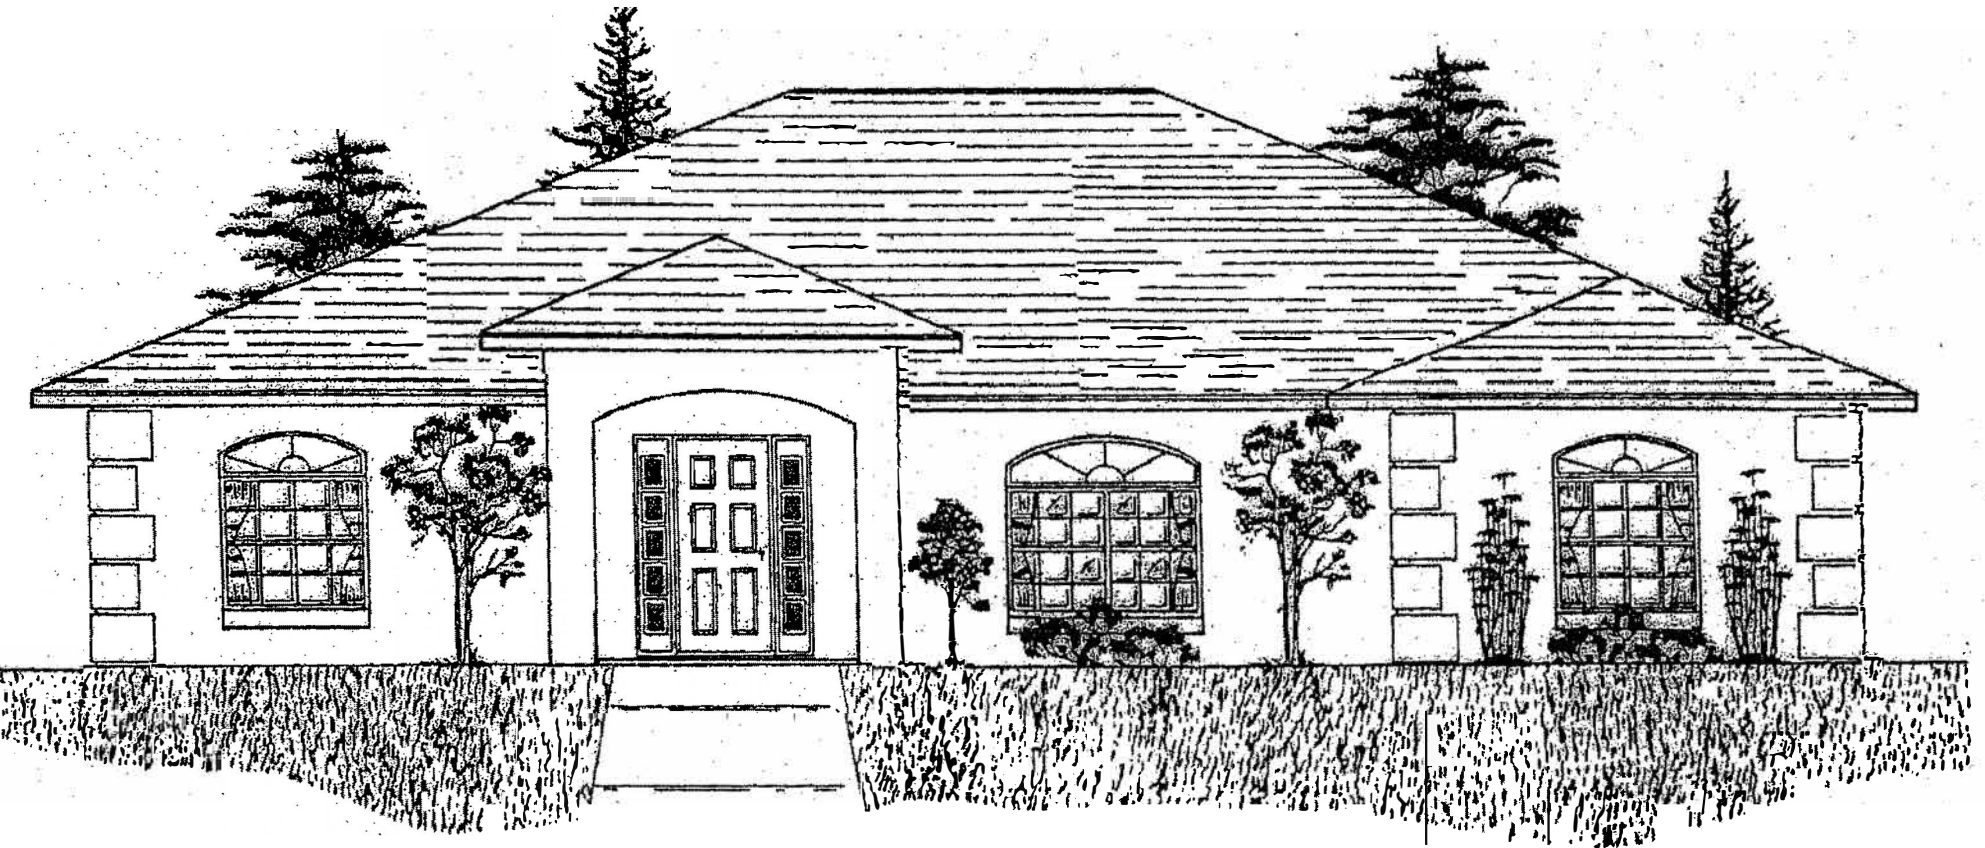

Anhinga

3 bedroom / 2 bath / 2 car garage

1,907 sq. ft. of living

2,790 sq. ft. Total

Living 1,331
Garage 481
Covered Entry 24
Total 1,836 sq. ft.
With porch 2,016 sq. ft.

Cardinal

3 bedroom / 2 bath / 2 car garage

1,499 sq. ft. of living

2,227 sq. ft. Total

Living 1,499
 Entry 108
 Screen Porch 180
 Garage 440
 Total 2,227 sq.ft.

LIVING 1,120
ENTRY 27
LANAI
GARAGE 409

TOTAL 1,556 sq.ft.

Eagle

3 bedroom / 2 bath / 2 car garage