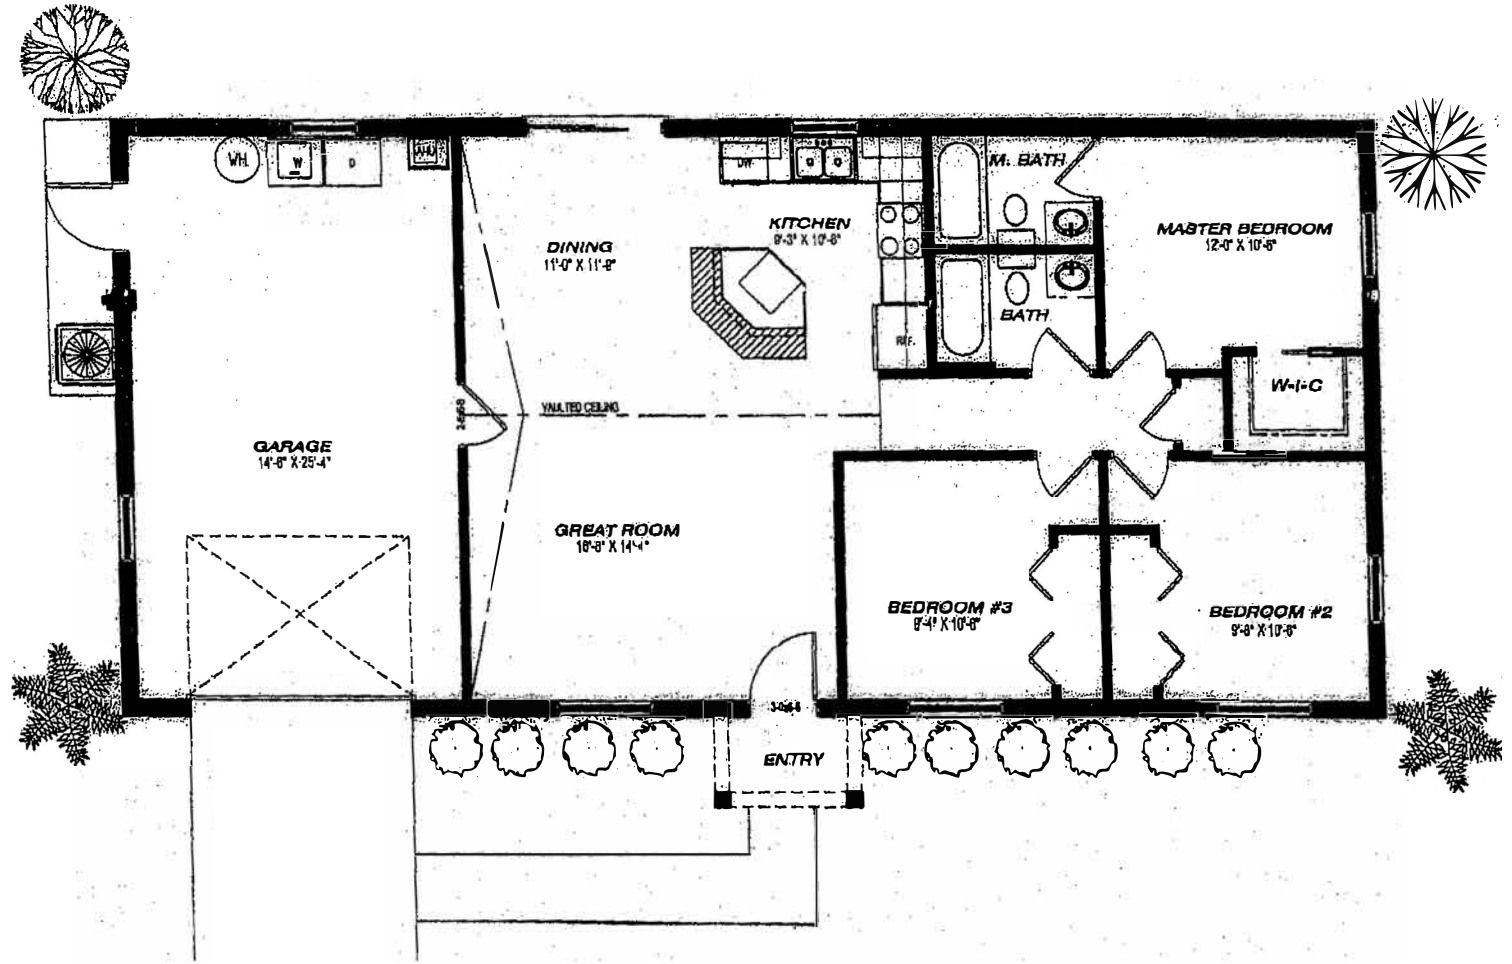

Anhinga

3 bedroom / 2 bath / 2 car garage

1,907 sq. ft. of living

2,790 sq. ft. Total

Living 1,331
Garage 481
Covered Entry 24
Total 1,836 sq. ft.
With porch 2,016 sq. ft.

Cardinal

3 bedroom / 2 bath / 2 car garage

1,499 sq. ft. of living

2,227 sq. ft. Total

Living 1,499
 Entry 108
 Screen Porch 180
 Garage 440
 Total 2,227 sq.ft.

LIVING 1,120
ENTRY 27
LANAI
GARAGE 409

TOTAL 1,556 sq.ft.

Eagle

3 bedroom / 2 bath / 2 car garage

2,185 sq. ft. of living

3,002 sq. ft. Total

Living 2,185
 Garage 472
 Screened Porch 254
 Covered Entry 91
 Total 3,002 sq. ft.