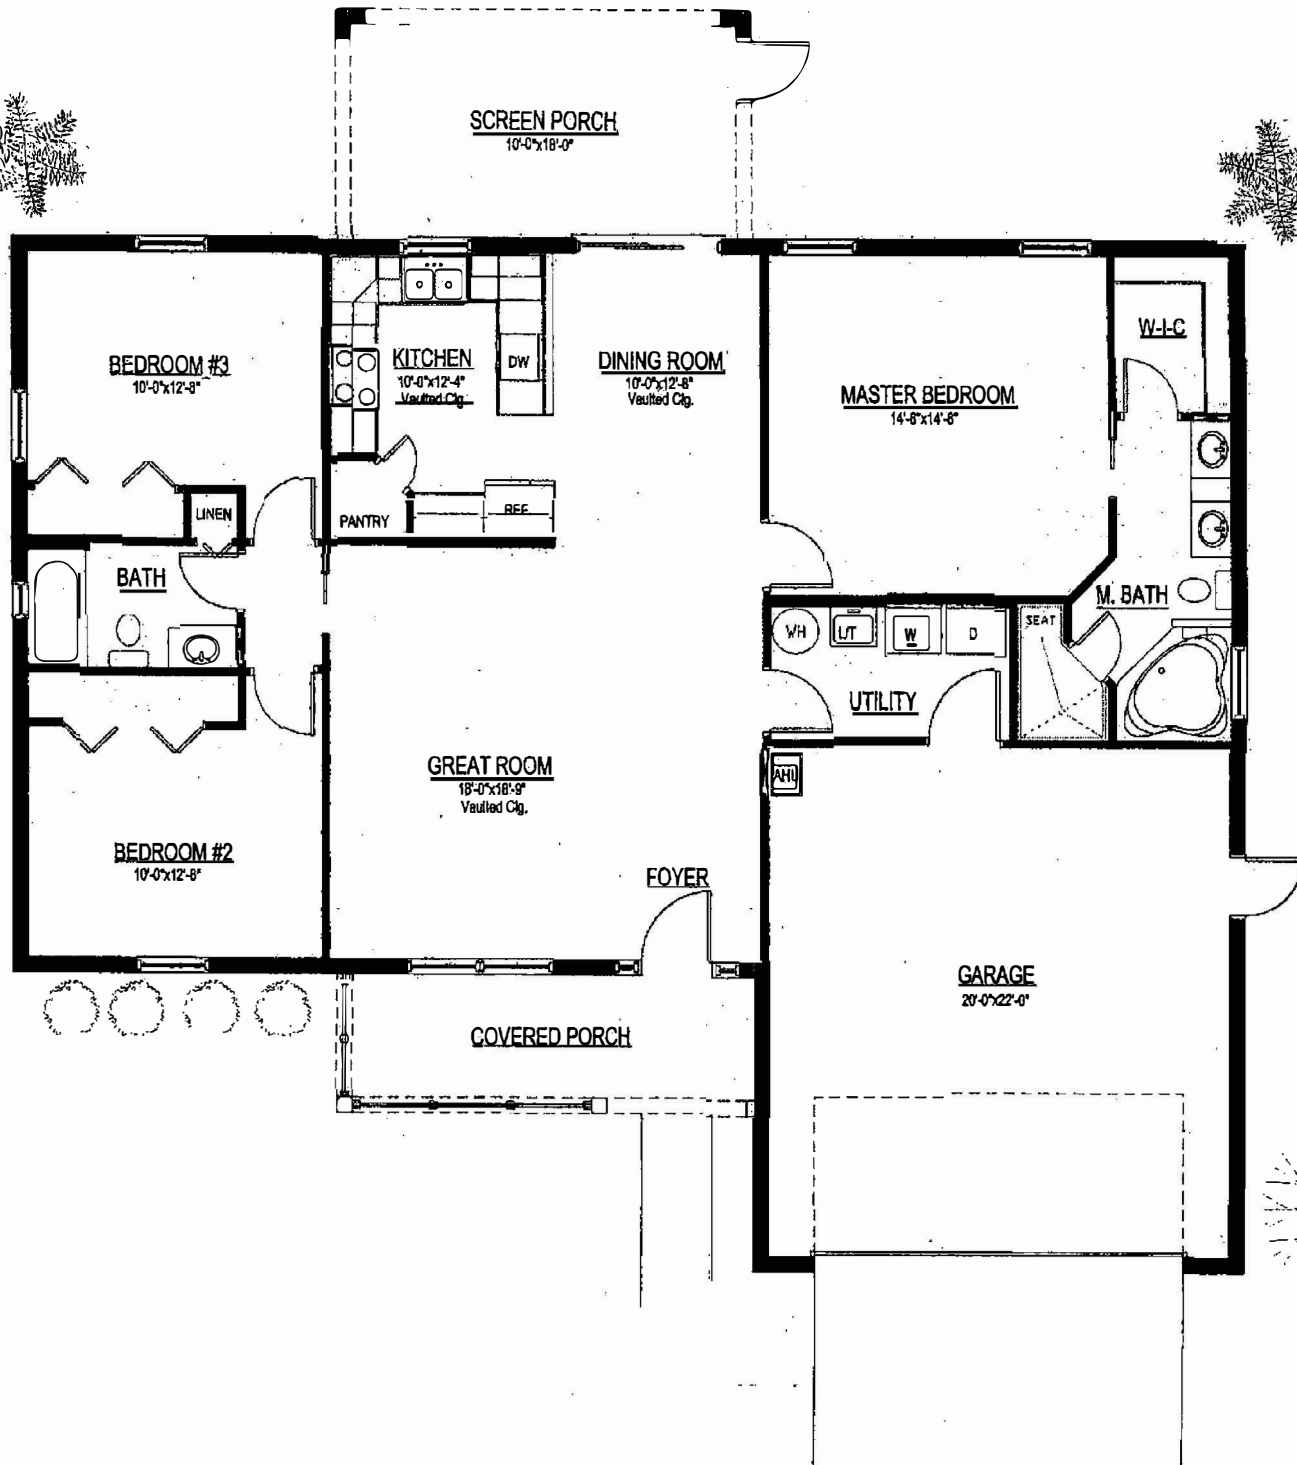

Anhinga

3 bedroom / 2 bath / 2 car garage

1,907 sq. ft. of living

2,790 sq. ft. Total

Living 1,331
Garage 481
Covered Entry 24
Total 1,836 sq. ft.
With porch 2,016 sq. ft.

Cardinal

3 bedroom / 2 bath / 2 car garage

1,499 sq. ft. of living

2,227 sq. ft. Total

Living 1,499
 Entry 108
 Screen Porch 180
 Garage 440
 Total 2,227 sq.ft.

LIVING 1,120
ENTRY 27
LANAI
GARAGE 409

TOTAL 1,556 sq.ft.

Eagle

3 bedroom / 2 bath / 2 car garage

2,185 sq. ft. of living

3,002 sq. ft. Total

Living 2,185
 Garage 472
 Screened Porch 254
 Covered Entry 91
 Total 3,002 sq. ft.