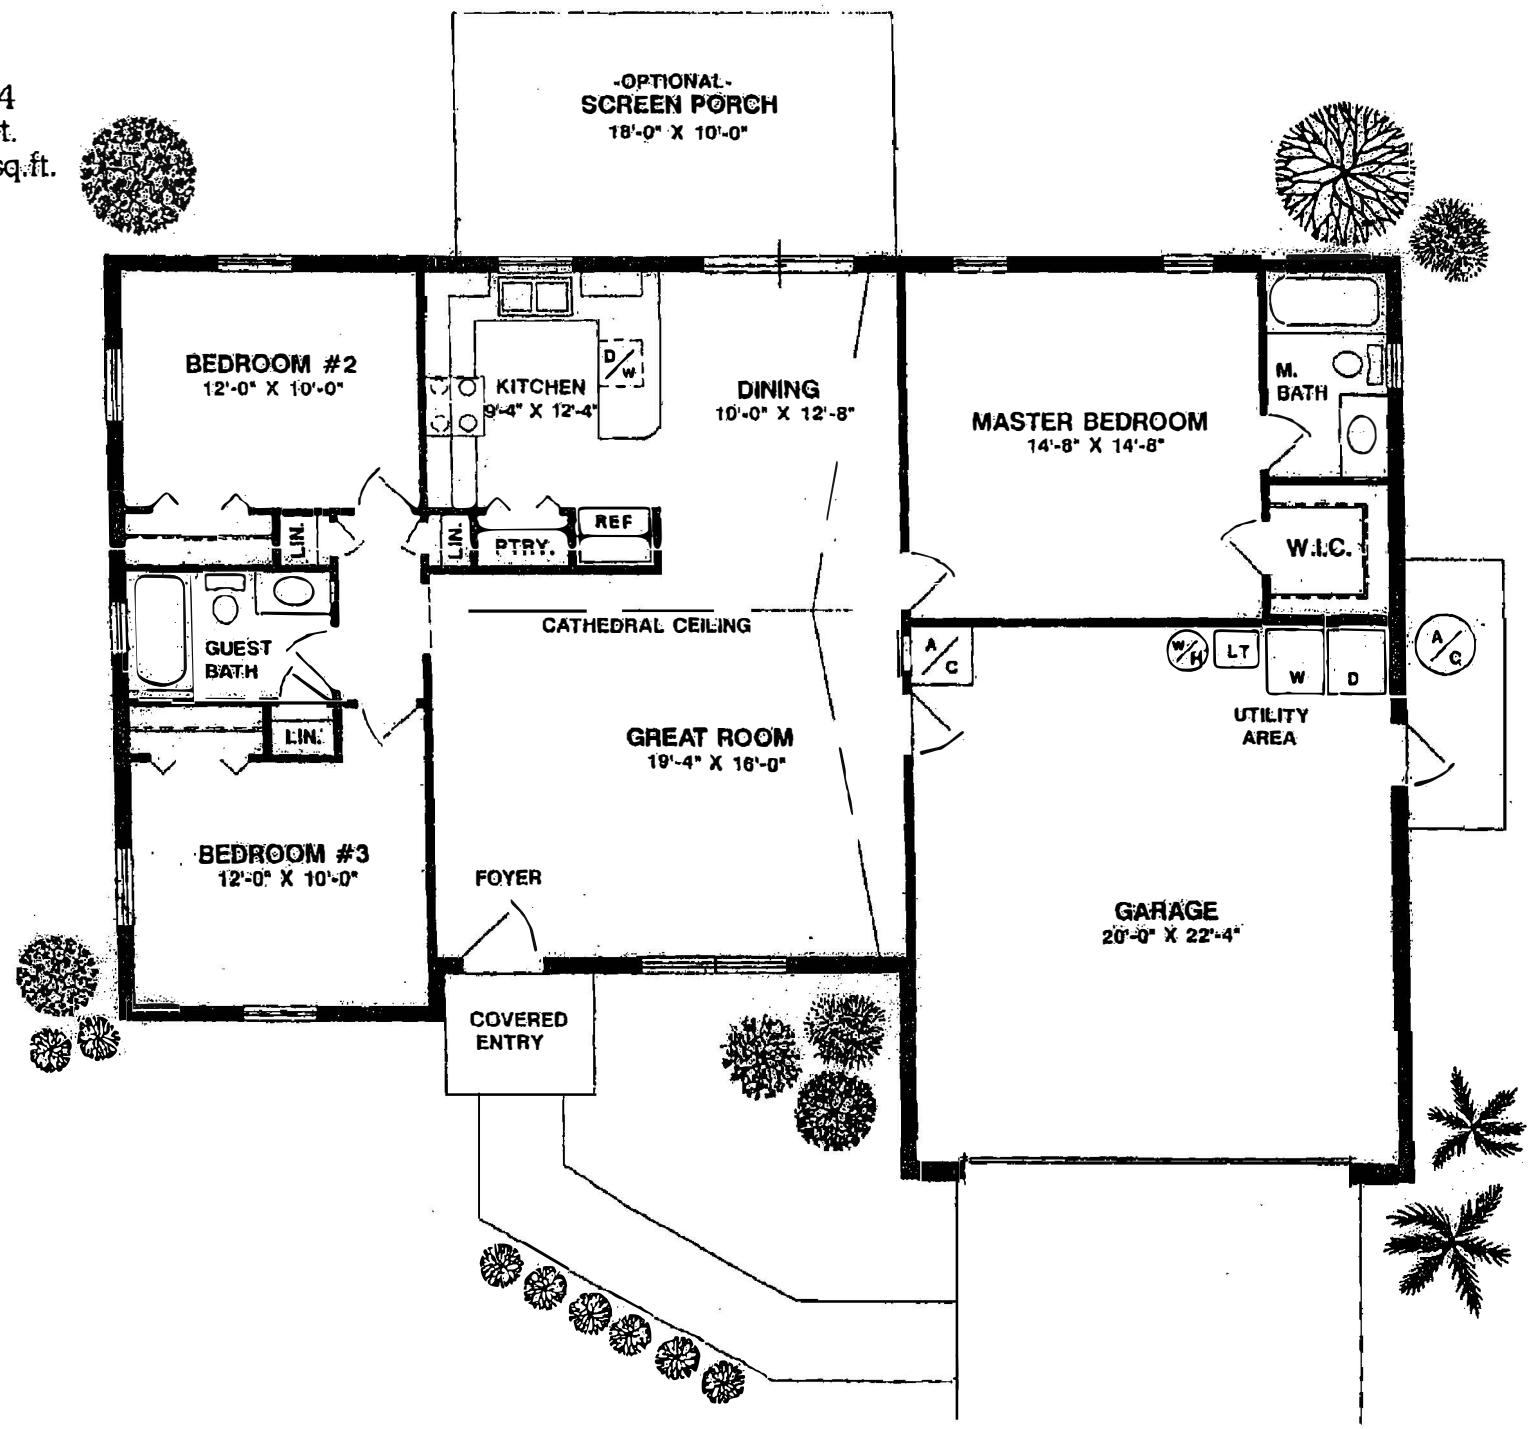

Anhinga

3 bedroom / 2 bath / 2 car garage

1,907 sq. ft. of living

2,790 sq. ft. Total

Living 1,331
Garage 481
Covered Entry 24
Total 1,836 sq. ft.
With porch 2,016 sq. ft.

Cardinal

3 bedroom / 2 bath / 2 car garage

1,499 sq. ft. of living

2,227 sq. ft. Total

Living 1,499
 Entry 108
 Screen Porch 180
 Garage 440
 Total 2,227 sq.ft.

LIVING 1,120
ENTRY 27
LANAI
GARAGE 409

TOTAL 1,556 sq.ft.

Eagle

3 bedroom / 2 bath / 2 car garage

2,185 sq. ft. of living

3,002 sq. ft. Total

Living 2,185
 Garage 472
 Screened Porch 254
 Covered Entry 91
 Total 3,002 sq. ft.