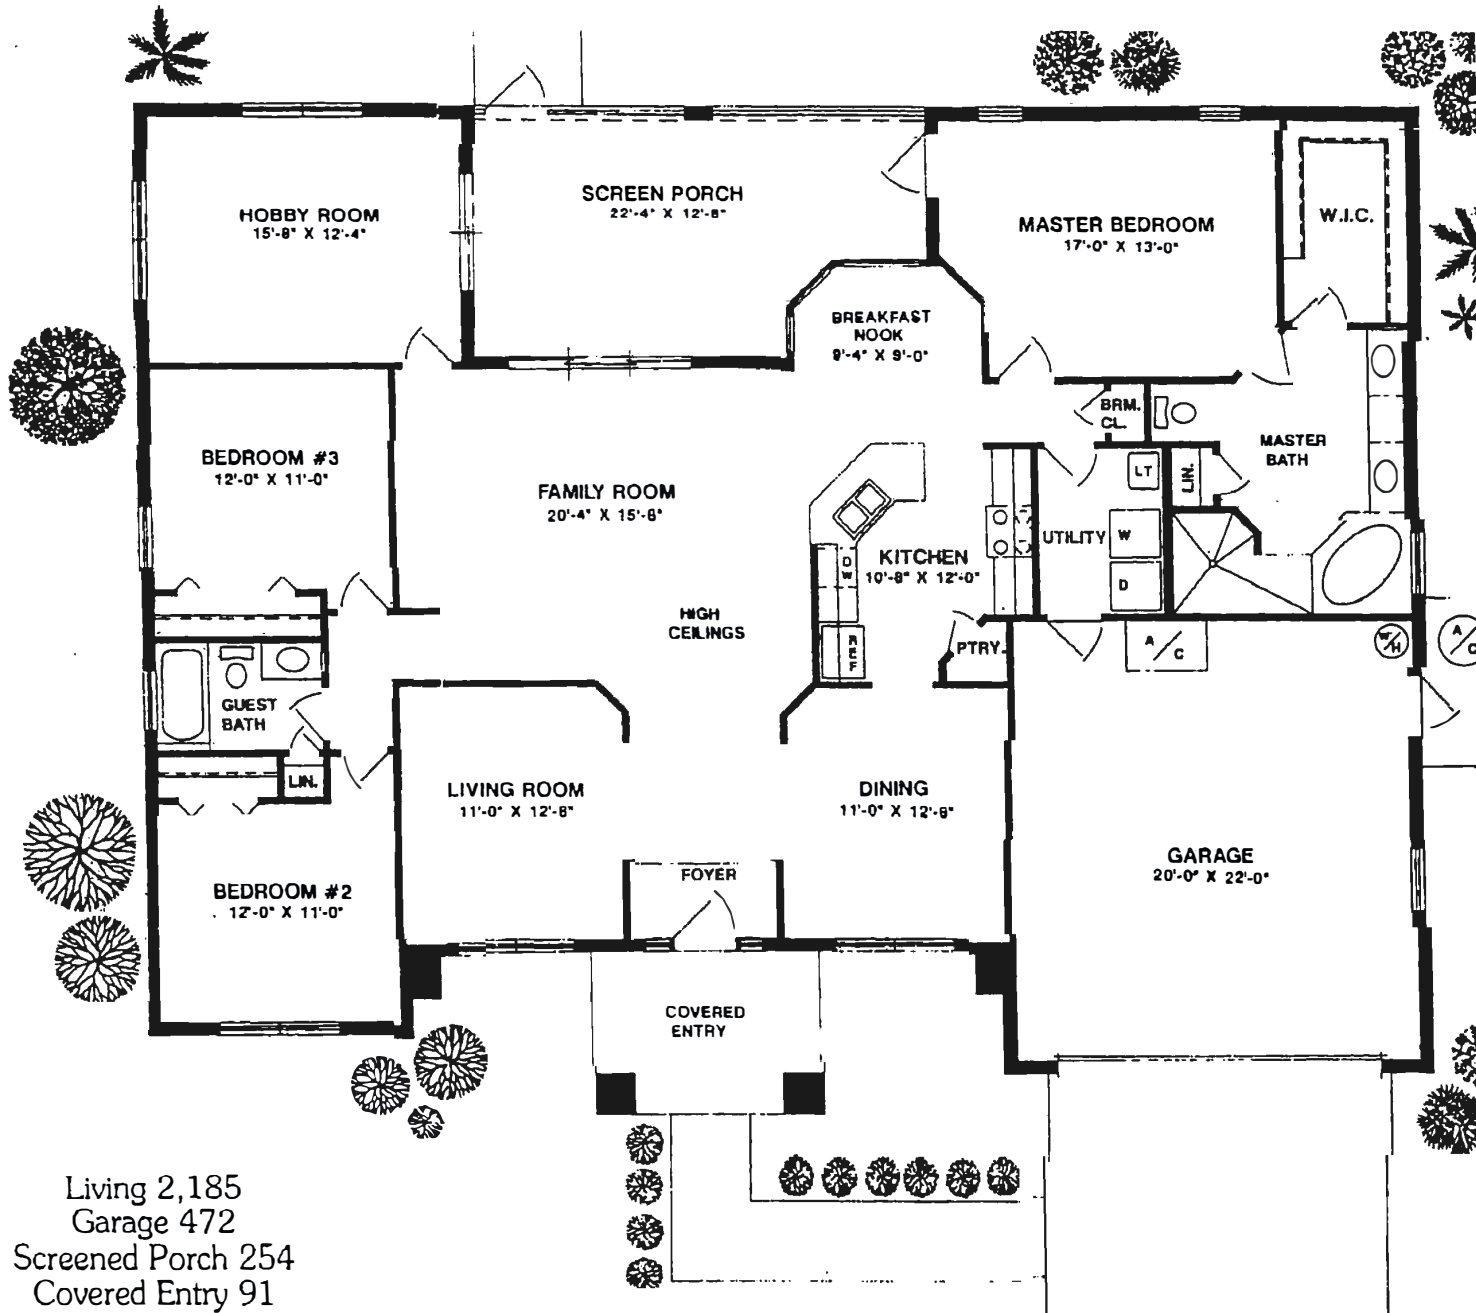

Anhinga

3 bedroom / 2 bath / 2 car garage

1,907 sq. ft. of living

2,790 sq. ft. Total

Living 1,331
Garage 481
Covered Entry 24
Total 1,836 sq. ft.
With porch 2,016 sq. ft.

Cardinal

3 bedroom / 2 bath / 2 car garage

1,499 sq. ft. of living

2,227 sq. ft. Total

Living 1,499
 Entry 108
 Screen Porch 180
 Garage 440
 Total 2,227 sq.ft.

LIVING 1,120
ENTRY 27
LANAI
GARAGE 409

TOTAL 1,556 sq.ft.

Eagle

3 bedroom / 2 bath / 2 car garage

2,185 sq. ft. of living

3,002 sq. ft. Total

Living 2,185
 Garage 472
 Screened Porch 254
 Covered Entry 91
 Total 3,002 sq. ft.